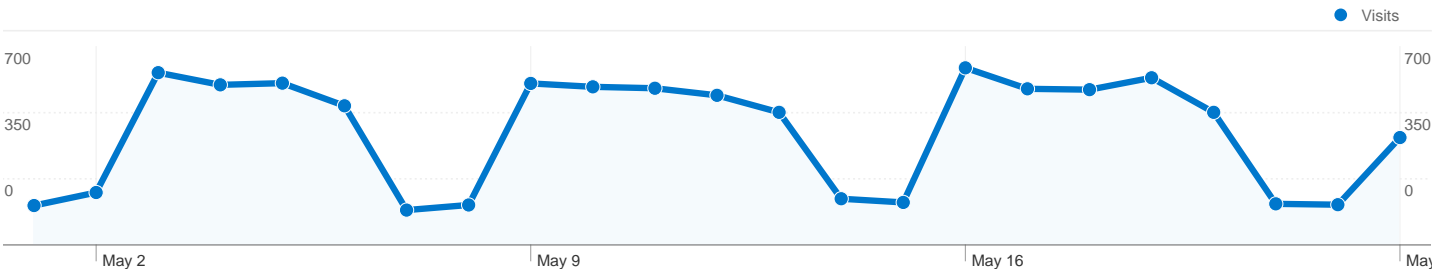

All traffic sources sent a total of 9,261 visits

- 40.00% Direct Traffic
- 6.90% Referring Sites
- 53.10% Search Engines

- Search Engines
  4,918.00 (53.10%)
- Direct Traffic
  3,704.00 (40.00%)
- Referring Sites
  639.00 (6.90%)

Top Traffic Sources

Sources	Visits	% visits	Keywords	Visits	% visits
google (organic)	4,235	45.73%	gibyellow	1,661	33.77%
(direct) ((none))	3,704	40.00%	gib yellow	707	14.38%
bing (organic)	443	4.78%	gibraltar yellow pages	509	10.35%
yahoo (organic)	191	2.06%	yellow pages gibraltar	249	5.06%
numberway.com (referral)	82	0.89%	gibraltar directory	159	3.23%