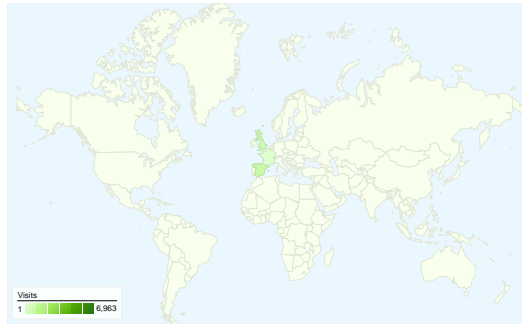

Site Usage

9,261 Visits

21.62% Bounce Rate

30,037 Pageviews

00:03:15 Avg. Time on Site

3.24 Pages/Visit

32.16% % New Visits

Visitors Overview

Visitors
4,728

Map Overlay

Traffic Sources Overview

- **Search Engines**
4,918.00 (53.10%)
- **Direct Traffic**
3,704.00 (40.00%)
- **Referring Sites**
639.00 (6.90%)

Content Overview

Pages	Pageviews	% Pageviews
/	9,128	30.39%
/index.php	292	0.97%
/siriuspro/job_search.php	278	0.93%
/motortrader/index.php	210	0.70%
/get_a_directory.php	167	0.56%

All traffic sources sent a total of 9,261 visits

-  40.00% Direct Traffic
-  6.90% Referring Sites
-  53.10% Search Engines

- Search Engines
4,918.00 (53.10%)
- Direct Traffic
3,704.00 (40.00%)
- Referring Sites
639.00 (6.90%)

Site Usage

Country/Territory	Visits	Pages/Visit	Avg. Time on Site	% New Visits	Bounce Rate
Visits 9,261 % of Site Total: 100.00%	Pages/Visit 3.24 Site Avg: 3.24 (0.00%)	Avg. Time on Site 00:03:15 Site Avg: 00:03:15 (0.00%)	% New Visits 32.24% Site Avg: 30.99% (4.04%)	Bounce Rate 21.62% Site Avg: 21.62% (0.00%)	
Gibraltar	6,963	2.93	00:02:45	24.97%	21.31%
Spain	907	4.44	00:05:53	49.61%	21.83%
United Kingdom	673	4.22	00:03:49	52.90%	15.90%
France	102	3.15	00:02:30	58.82%	28.43%
Switzerland	83	3.29	00:02:15	30.12%	16.87%
Denmark	56	3.12	00:01:11	21.43%	8.93%
United States	43	3.12	00:02:54	88.37%	39.53%
Jersey	33	3.09	00:02:40	6.06%	6.06%
China	31	2.35	00:01:18	96.77%	64.52%