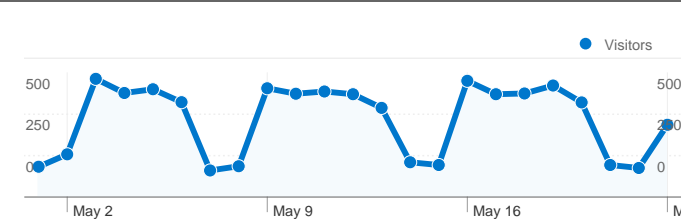

Site Usage

9,261 Visits

21.62% Bounce Rate

30,037 Pageviews

00:03:15 Avg. Time on Site

3.24 Pages/Visit

32.16% % New Visits

Visitors Overview

Goals Overview

4,728 people visited this site

9,261 Visits

4,728 Absolute Unique Visitors

30,037 Pageviews

3.24 Average Pageviews

00:03:15 Time on Site

21.62% Bounce Rate

Site Usage

Country/Territory	Visits	Pages/Visit	Avg. Time on Site	% New Visits	Bounce Rate
Visits 9,261 % of Site Total: 100.00%	Pages/Visit 3.24 Site Avg: 3.24 (0.00%)	Avg. Time on Site 00:03:15 Site Avg: 00:03:15 (0.00%)	% New Visits 32.24% Site Avg: 30.99% (4.04%)	Bounce Rate 21.62% Site Avg: 21.62% (0.00%)	
Gibraltar	6,963	2.93	00:02:45	24.97%	21.31%
Spain	907	4.44	00:05:53	49.61%	21.83%
United Kingdom	673	4.22	00:03:49	52.90%	15.90%
France	102	3.15	00:02:30	58.82%	28.43%
Switzerland	83	3.29	00:02:15	30.12%	16.87%
Denmark	56	3.12	00:01:11	21.43%	8.93%
United States	43	3.12	00:02:54	88.37%	39.53%
Jersey	33	3.09	00:02:40	6.06%	6.06%
China	31	2.35	00:01:18	96.77%	64.52%

(not set)	28	3.11	00:32:44	42.86%	21.43%
					1 - 10 of 72

Pages on this site were viewed a total of 30,037 times

30,037 Pageviews

26,764 Unique Views

21.62% Bounce Rate

Top Content

Pages	Pageviews	% Pageviews
/	9,128	30.39%
/index.php	292	0.97%
/siriuspro/job_search.php	278	0.93%
/motortrader/index.php	210	0.70%
/get_a_directory.php	167	0.56%