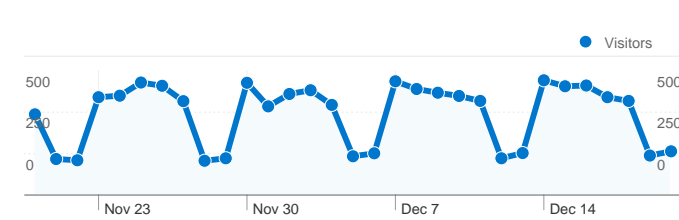

**Site Usage**

**12,431** Visits

**23.71%** Bounce Rate

**46,063** Pageviews

**00:02:43** Avg. Time on Site

**3.71** Pages/Visit

**39.56%** % New Visits

**Visitors Overview**

**Visitors**  
**6,757**

**Map Overlay world**

**Traffic Sources Overview**

- **Search Engines**  
7,240.00 (58.24%)
- **Direct Traffic**  
4,065.00 (32.70%)
- **Referring Sites**  
1,126.00 (9.06%)

**Content Overview**

## 6,757 people visited this site

12,431 Visits

6,757 Absolute Unique Visitors

46,063 Pageviews

3.71 Average Pageviews

00:02:43 Time on Site

23.71% Bounce Rate

39.56% New Visits

**12,431 visits came from 96 countries/territories**

Site Usage						
Visits	Pages/Visit	Avg. Time on Site	% New Visits	Bounce Rate		
<b>12,431</b> % of Site Total: 100.00%	<b>3.71</b> Site Avg: 3.71 (0.00%)	<b>00:02:43</b> Site Avg: 00:02:43 (0.00%)	<b>39.59%</b> Site Avg: 39.56% (0.08%)	<b>23.71%</b> Site Avg: 23.71% (0.00%)		
Country/Territory	Visits	Pages/Visit	Avg. Time on Site	% New Visits	Bounce Rate	
Gibraltar	8,298	3.32	00:02:22	27.11%	22.31%	
United Kingdom	1,449	5.13	00:04:00	62.73%	22.22%	
Spain	1,370	4.32	00:03:21	61.53%	26.20%	
France	157	3.52	00:02:51	65.61%	26.11%	
United States	121	3.74	00:02:36	74.38%	39.67%	
Switzerland	84	2.99	00:01:25	48.81%	21.43%	
Denmark	83	5.53	00:03:24	30.12%	13.25%	
Germany	79	3.61	00:02:53	87.34%	40.51%	
Jersey	54	3.33	00:03:35	14.81%	9.26%	