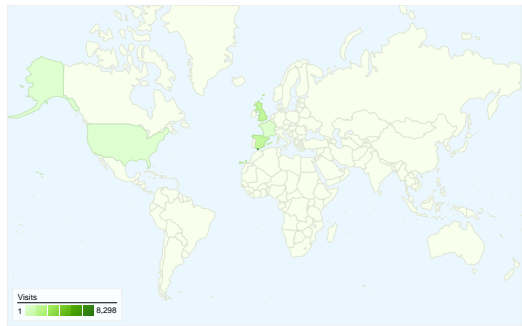

**Site Usage**

**12,431** Visits

**23.71%** Bounce Rate

**46,063** Pageviews

**00:02:43** Avg. Time on Site

**3.71** Pages/Visit

**39.56%** % New Visits

**Visitors Overview**

**Visitors**  
**6,757**

**Map Overlay world**

**Traffic Sources Overview**

- **Search Engines**  
7,240.00 (58.24%)
- **Direct Traffic**  
4,065.00 (32.70%)
- **Referring Sites**  
1,126.00 (9.06%)

**Content Overview**

All traffic sources sent a total of 12,431 visits

32.70% Direct Traffic

9.06% Referring Sites

58.24% Search Engines

- Search Engines  
7,240.00 (58.24%)
- Direct Traffic  
4,065.00 (32.70%)
- Referring Sites  
1,126.00 (9.06%)

**12,431 visits came from 96 countries/territories**

Site Usage						
Visits	Pages/Visit	Avg. Time on Site	% New Visits	Bounce Rate		
<b>12,431</b> % of Site Total: 100.00%	<b>3.71</b> Site Avg: 3.71 (0.00%)	<b>00:02:43</b> Site Avg: 00:02:43 (0.00%)	<b>39.59%</b> Site Avg: 39.56% (0.08%)	<b>23.71%</b> Site Avg: 23.71% (0.00%)		
Country/Territory	Visits	Pages/Visit	Avg. Time on Site	% New Visits	Bounce Rate	
Gibraltar	8,298	3.32	00:02:22	27.11%	22.31%	
United Kingdom	1,449	5.13	00:04:00	62.73%	22.22%	
Spain	1,370	4.32	00:03:21	61.53%	26.20%	
France	157	3.52	00:02:51	65.61%	26.11%	
United States	121	3.74	00:02:36	74.38%	39.67%	
Switzerland	84	2.99	00:01:25	48.81%	21.43%	
Denmark	83	5.53	00:03:24	30.12%	13.25%	
Germany	79	3.61	00:02:53	87.34%	40.51%	
Jersey	54	3.33	00:03:35	14.81%	9.26%	