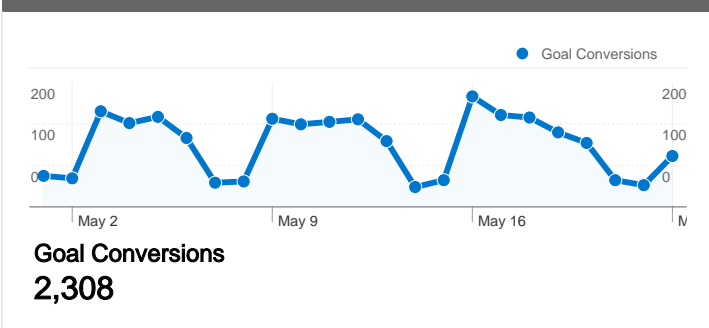

Site Usage

9,261 Visits

21.62% Bounce Rate

30,037 Pageviews

00:03:15 Avg. Time on Site

3.24 Pages/Visit

32.16% % New Visits

Visitors Overview

Visitors
4,728

Map Overlay

Traffic Sources Overview

- **Search Engines**
4,918.00 (53.10%)
- **Direct Traffic**
3,704.00 (40.00%)
- **Referring Sites**
639.00 (6.90%)

Content Overview

Pages	Pageviews	% Pageviews
/	9,128	30.39%
/index.php	292	0.97%
/siriuspro/job_search.php	278	0.93%
/motortrader/index.php	210	0.70%
/get_a_directory.php	167	0.56%

Goals Overview

4,728 people visited this site

9,261 Visits

4,728 Absolute Unique Visitors

30,037 Pageviews

3.24 Average Pageviews

00:03:15 Time on Site

21.62% Bounce Rate

Visitors completed 2,308 goal conversions

2,308 conversions, Goal 1: September

Goal Performance

Goal Conversion Rate

Goal Conversion Rate
24.92%

Total Goal Value

Total Goal Value
UK£2,308.00

9,261 visits came from 72 countries/territories