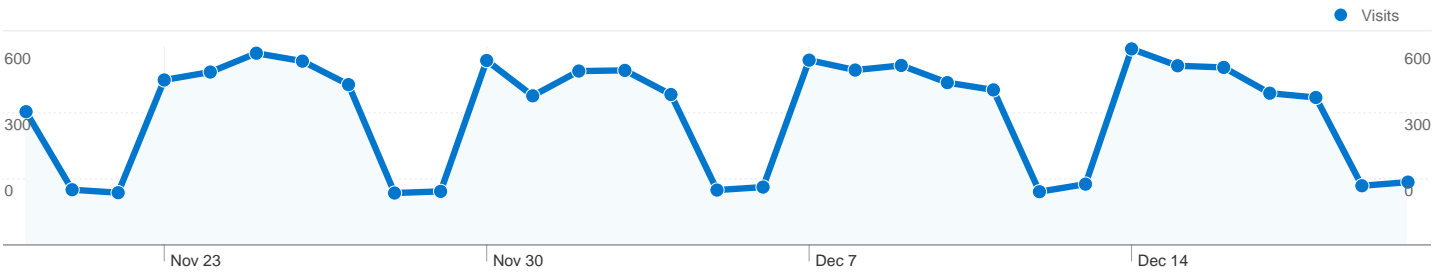

All traffic sources sent a total of 12,431 visits

32.70% Direct Traffic

9.06% Referring Sites

58.24% Search Engines

- Search Engines
  7,240.00 (58.24%)
- Direct Traffic
  4,065.00 (32.70%)
- Referring Sites
  1,126.00 (9.06%)

Top Traffic Sources

Sources	Visits	% visits	Keywords	Visits	% visits
google (organic)	6,409	51.56%	gibyellow	1,480	20.44%
(direct) ((none))	4,065	32.70%	gib yellow	591	8.16%
yahoo (organic)	353	2.84%	gibraltar yellow pages	516	7.13%
bing (organic)	324	2.61%	yellow pages gibraltar	312	4.31%
numberway.com (referral)	127	1.02%	gib yellow pages	206	2.85%