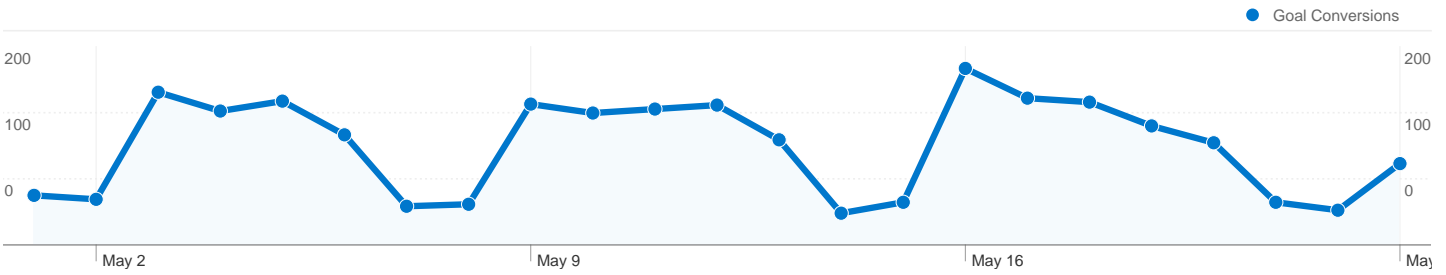

Site Usage

9,261 Visits

21.62% Bounce Rate

30,037 Pageviews

00:03:15 Avg. Time on Site

3.24 Pages/Visit

32.16% % New Visits

Visitors Overview

Goals Overview

4,728 people visited this site

9,261 Visits

4,728 Absolute Unique Visitors

30,037 Pageviews

3.24 Average Pageviews

00:03:15 Time on Site

21.62% Bounce Rate

All traffic sources sent a total of 9,261 visits

-  40.00% Direct Traffic
-  6.90% Referring Sites
-  53.10% Search Engines

- Search Engines
4,918.00 (53.10%)
- Direct Traffic
3,704.00 (40.00%)
- Referring Sites
639.00 (6.90%)

Visitors completed 2,308 goal conversions

2,308 conversions, Goal 1: September

Goal Performance

Goal Conversion Rate

Goal Conversion Rate
24.92%

Total Goal Value

Total Goal Value
UK£2,308.00

9,261 visits came from 72 countries/territories