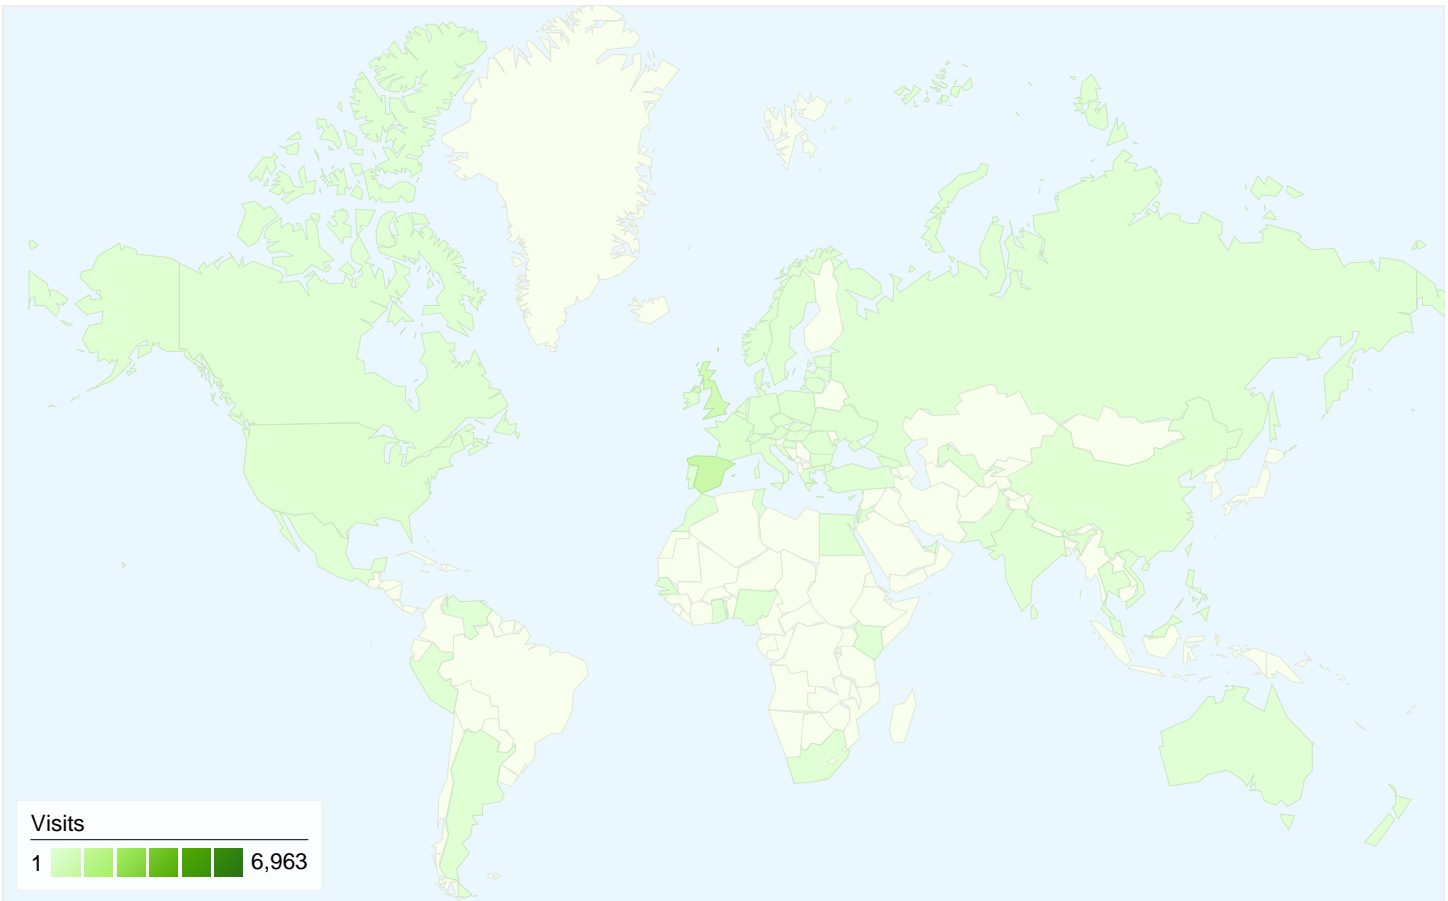

All traffic sources sent a total of 9,261 visits

-  40.00% Direct Traffic
-  6.90% Referring Sites
-  53.10% Search Engines

- Search Engines
4,918.00 (53.10%)
- Direct Traffic
3,704.00 (40.00%)
- Referring Sites
639.00 (6.90%)

Top Traffic Sources

Sources	Visits	% visits	Keywords	Visits	% visits
google (organic)	4,235	45.73%	gibyellow	1,661	33.77%
(direct) ((none))	3,704	40.00%	gib yellow	707	14.38%
bing (organic)	443	4.78%	gibraltar yellow pages	509	10.35%
yahoo (organic)	191	2.06%	yellow pages gibraltar	249	5.06%
numberway.com (referral)	82	0.89%	gibraltar directory	159	3.23%

Visitors completed 2,308 goal conversions

2,308 conversions, Goal 1: September

Goal Performance

Goal Conversion Rate

Goal Conversion Rate
24.92%

Total Goal Value

Total Goal Value
UK£2,308.00

9,261 visits came from 72 countries/territories

Site Usage

Country/Territory	Visits	Pages/Visit	Avg. Time on Site	% New Visits	Bounce Rate
Visits 9,261 % of Site Total: 100.00%	Pages/Visit 3.24 Site Avg: 3.24 (0.00%)	Avg. Time on Site 00:03:15 Site Avg: 00:03:15 (0.00%)	% New Visits 32.24% Site Avg: 30.99% (4.04%)	Bounce Rate 21.62% Site Avg: 21.62% (0.00%)	
Gibraltar	6,963	2.93	00:02:45	24.97%	21.31%
Spain	907	4.44	00:05:53	49.61%	21.83%
United Kingdom	673	4.22	00:03:49	52.90%	15.90%
France	102	3.15	00:02:30	58.82%	28.43%
Switzerland	83	3.29	00:02:15	30.12%	16.87%
Denmark	56	3.12	00:01:11	21.43%	8.93%
United States	43	3.12	00:02:54	88.37%	39.53%
Jersey	33	3.09	00:02:40	6.06%	6.06%
China	31	2.35	00:01:18	96.77%	64.52%