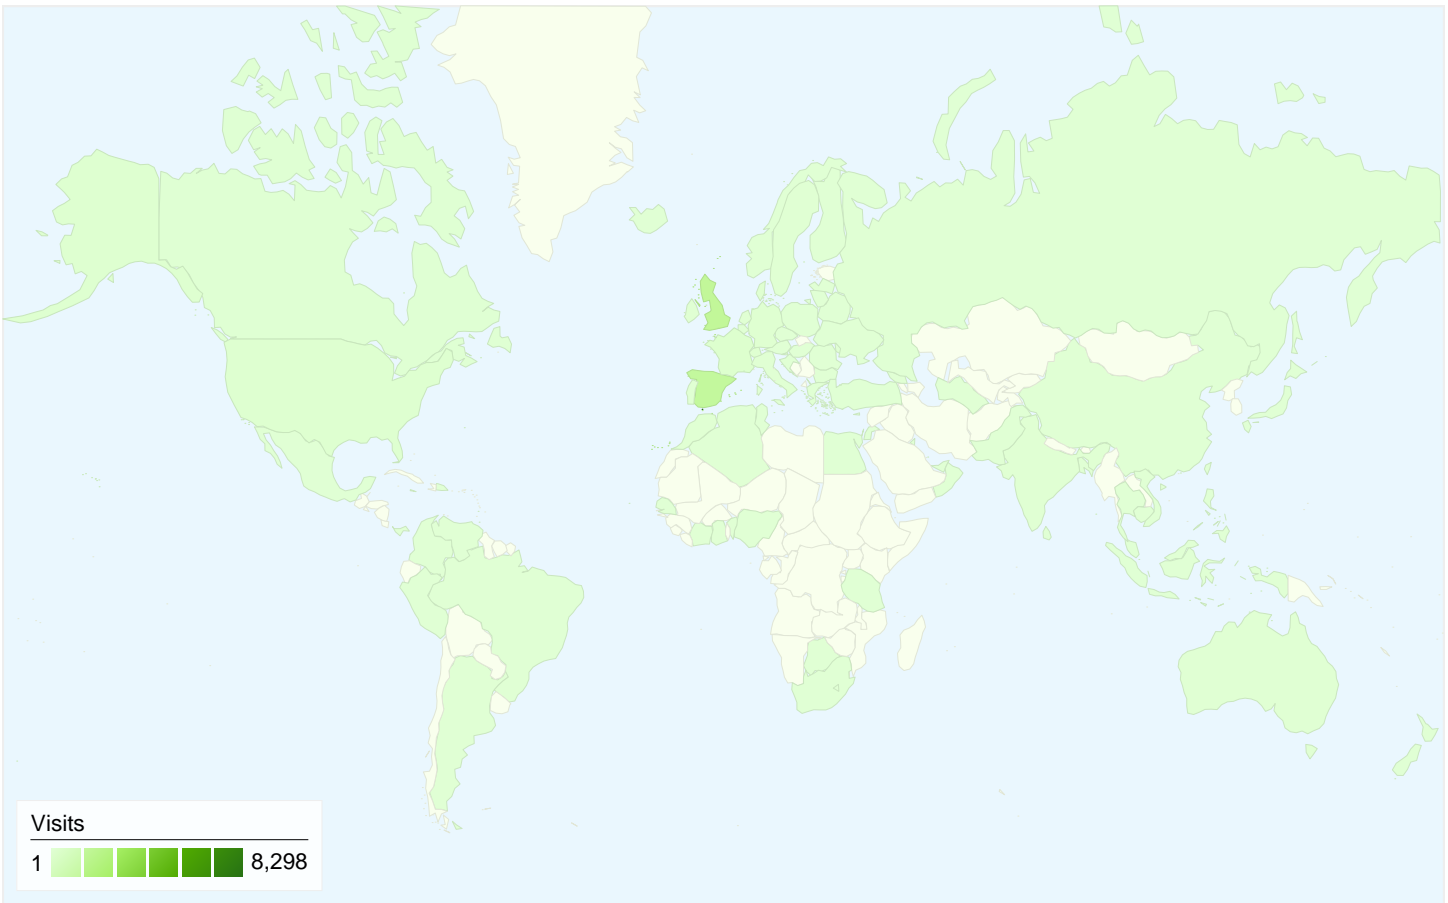

**Visitors**  
**6,757**

**Map Overlay world**

**Traffic Sources Overview**

- **Search Engines**  
7,240.00 (58.24%)
- **Direct Traffic**  
4,065.00 (32.70%)
- **Referring Sites**  
1,126.00 (9.06%)

**Content Overview**

All traffic sources sent a total of 12,431 visits

32.70% Direct Traffic

9.06% Referring Sites

58.24% Search Engines

- Search Engines  
7,240.00 (58.24%)
- Direct Traffic  
4,065.00 (32.70%)
- Referring Sites  
1,126.00 (9.06%)

## Top Traffic Sources

Sources	Visits	% visits	Keywords	Visits	% visits
google (organic)	6,409	51.56%	gibyellow	1,480	20.44%
(direct) ((none))	4,065	32.70%	gib yellow	591	8.16%
yahoo (organic)	353	2.84%	gibraltar yellow pages	516	7.13%
bing (organic)	324	2.61%	yellow pages gibraltar	312	4.31%
numberway.com (referral)	127	1.02%	gib yellow pages	206	2.85%

**12,431 visits came from 96 countries/territories**

Site Usage						
Visits	Pages/Visit	Avg. Time on Site	% New Visits	Bounce Rate		
<b>12,431</b> % of Site Total: 100.00%	<b>3.71</b> Site Avg: 3.71 (0.00%)	<b>00:02:43</b> Site Avg: 00:02:43 (0.00%)	<b>39.59%</b> Site Avg: 39.56% (0.08%)	<b>23.71%</b> Site Avg: 23.71% (0.00%)		
Country/Territory	Visits	Pages/Visit	Avg. Time on Site	% New Visits	Bounce Rate	
Gibraltar	8,298	3.32	00:02:22	27.11%	22.31%	
United Kingdom	1,449	5.13	00:04:00	62.73%	22.22%	
Spain	1,370	4.32	00:03:21	61.53%	26.20%	
France	157	3.52	00:02:51	65.61%	26.11%	
United States	121	3.74	00:02:36	74.38%	39.67%	
Switzerland	84	2.99	00:01:25	48.81%	21.43%	
Denmark	83	5.53	00:03:24	30.12%	13.25%	
Germany	79	3.61	00:02:53	87.34%	40.51%	
Jersey	54	3.33	00:03:35	14.81%	9.26%	